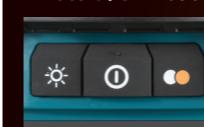

Warm white

You will feel relaxed.
(about 2,500K)

Neutral white

(about 3,500K)

Daylight white

You can easily read what is written / printed.
(about 5,000K)

Switch

MR009G / DMR056

- Brightness setting button (2 stages) (MR009G / DMR056 only)
- Lantern light tone setting button (3 tones) (MR009G / DMR056 only)
- On/off and Mode select button

DMR055

USB output port

MR009G / DMR056 only