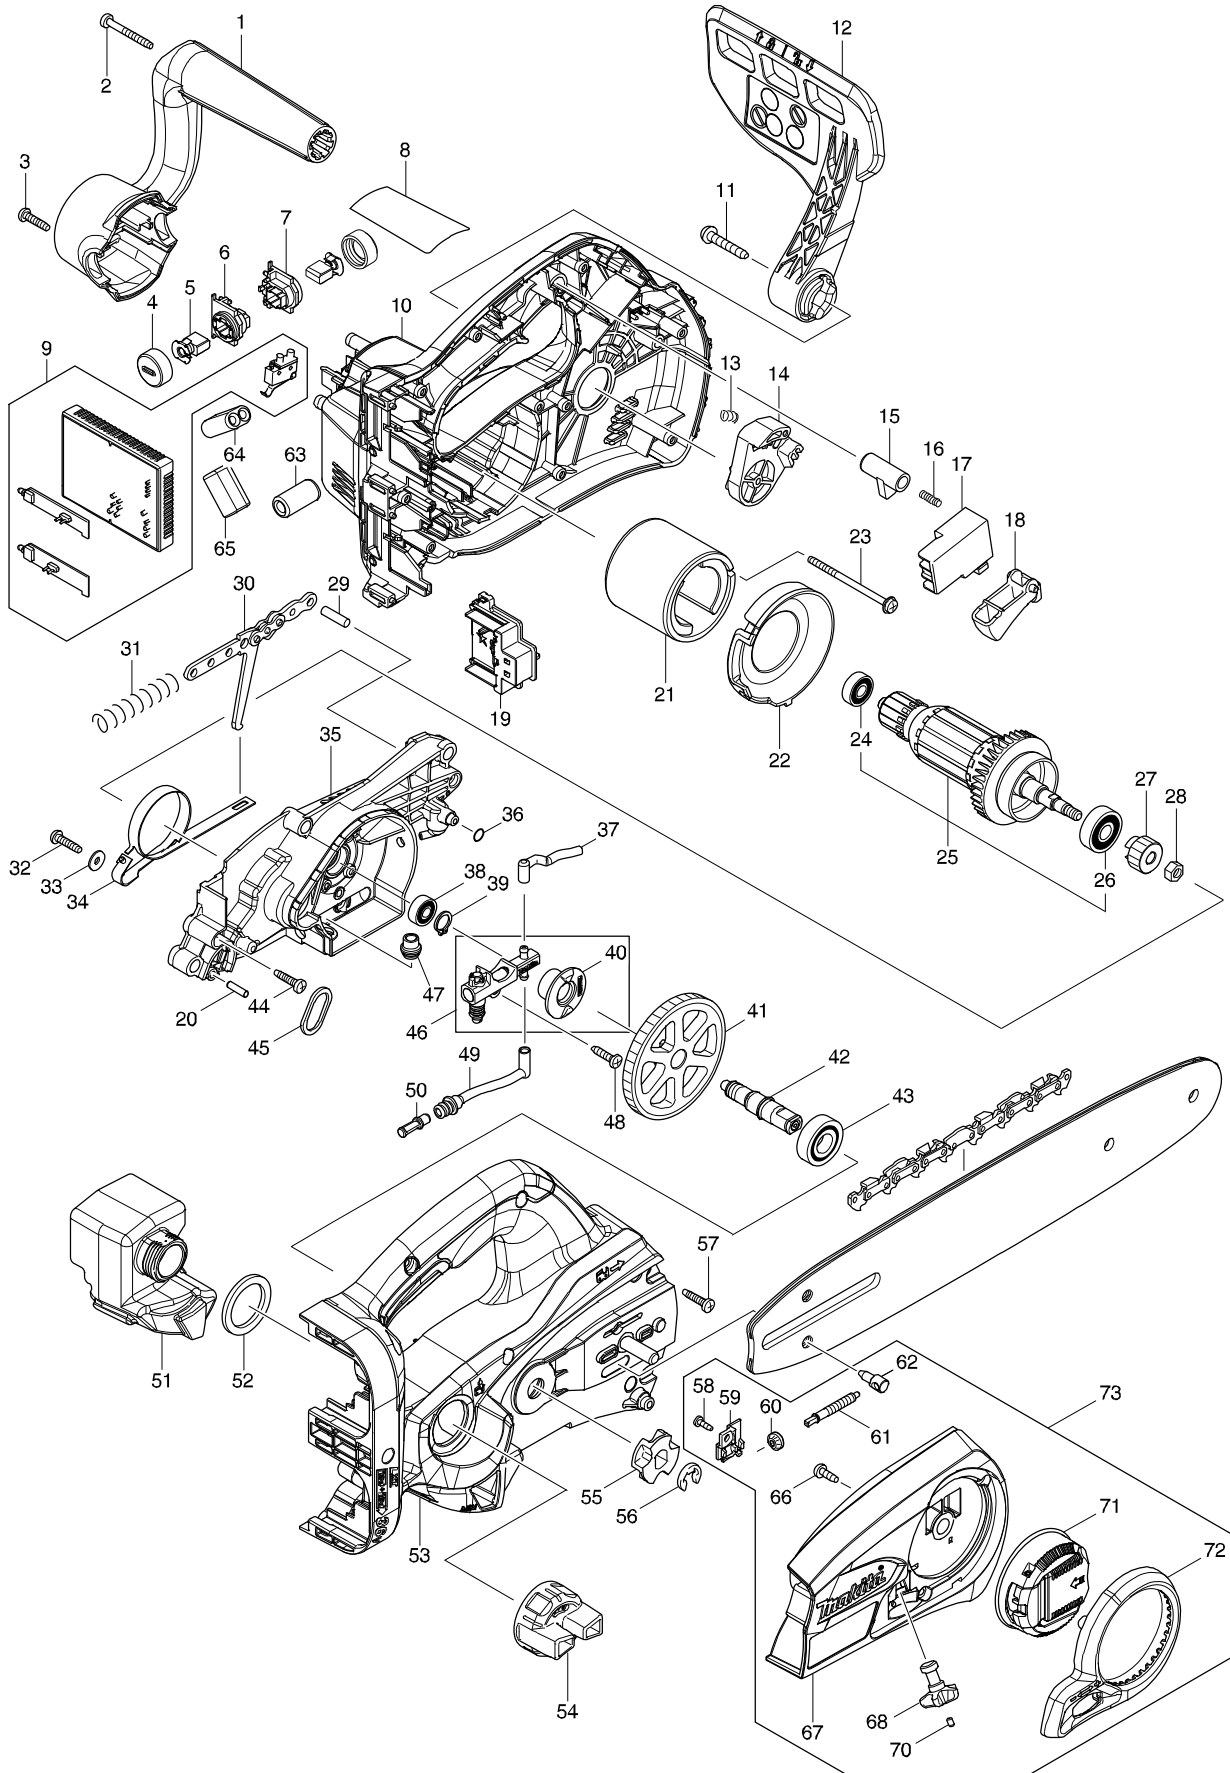

Model No. DUC252 250MM CORDLESS CHAIN SAW

Model : DUC252 250MM CORDLESS CHAIN SAW

Item	Sub	Parts No.	Parts Description	Qty
1		451972-6	FRONT HANDLE	1
2		266053-1	TAPPING SCREW 4X35	1
3		265995-6	TAPPING SCREW 4X18	2
4		643941-3	BRUSH HOLDER CAP	2
5		194928-3	CARBON BRUSH CB-442	1
6		644514-5	BRUSH HOLDER	1
7		644513-7	BRUSH HOLDER	1
8		815R26-5	DUC252 NAME PLATE	1
9		620275-1	CONTROLLER	1
10		187882-8	HOUSING SET	1
10	C10	263005-3	RUBBER PIN 6 INC. 53	4
11		266173-1	TAPPING SCREW 5X30	1
12		142574-6	FRONT HAND GUARD COMPLETE	1
12	C10	803G42-3	CAUTION LABEL	1
13		231298-0	COMPRESSION SPRING 6	1
14		451973-4	HAND GUARD SUPPORT	1
15		416178-3	LOCK-OFF BUTTON	1
16		233173-6	COMPRESSION SPRING 4	1
17		650730-9	SWITCH TG72BD-6	1
18		450212-9	SWITCH LEVER	1
19		644808-8	TERMINAL	2
20		256184-4	PIN 4	1
21		638571-3	YOKE UNIT	1
22		451970-0	BAFFLE PLATE	1
23		266292-3	TAPPING SCREW 4X65	2
24		210062-2	BALL BEARING 607ZZ	1
25		519268-2	ARMATURE ASS'Y 36V INC. 24,26	1
26		211092-6	BALL BEARING 629DDW	1
27		227252-0	SPUR GEAR 16	1
28		252186-8	HEX. NUT M6	1
29		256123-4	PIN 5	1
30		158047-9	LINK PLATE COMPLETE	1
31		233175-2	COMPRESSION SPRING 9	1
32		265995-6	TAPPING SCREW 4X18	1
33		267195-4	FLAT WASHER 4	1
34		168321-7	BRAKE BAND	1
35		142573-8	BEARING HOUSING COMPLETE	1
35	C10	263002-9	RUBBER PIN 4	1
35	C20	414377-1	NOZZLE	1
36		213039-6	O RING 6	1
37		422058-3	CONNECTOR	1
38		210028-2	BALL BEARING 606ZZ	1
39		961006-2	RETAINING RING S-10	1