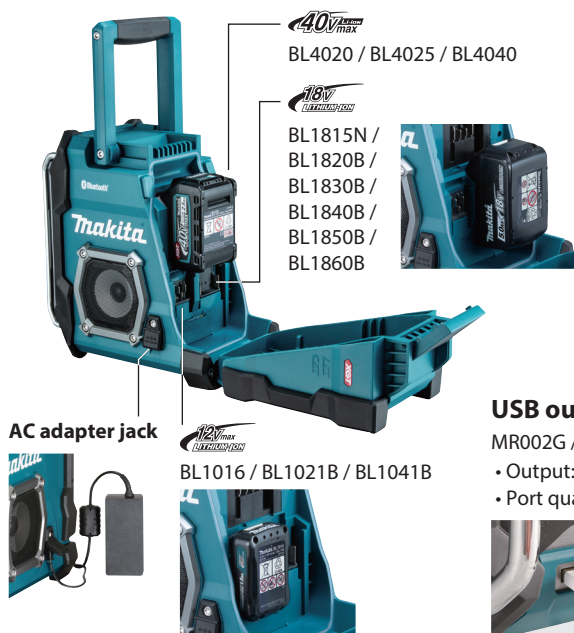

**Job Site Radio**  
**MR001G / MR002G**  
**MR003G / MR004G**  
 12Vmax-40Vmax / AC

Satisfy Professional's Needs

**Newly Compatible  
 with 40Vmax XGT  
 Li-ion Batteries**

photo: MR002G

MR001G

MR002G

MR003G

MR004G

	dab+	Bluetooth®
MR001G	—	—
MR002G	—	✓
MR003G	✓	—
MR004G	✓	✓

Powered by AC or DC

# Bluetooth®

MR002G / MR004G only  
equipped with Bluetooth class 2\*\* to wirelessly play music from a mobile device.  
\*\*With a range of 10m (33ft); up to 30m (100ft) in good radio conditions

**Dust and shower-proof construction: IP65**  
(when using battery)

## Dual power sources

Runs on AC adapter or Makita rechargeable Li-ion batteries.

MR003G / MR004G only

Carry handle with built in FM antenna

photo: MR002G