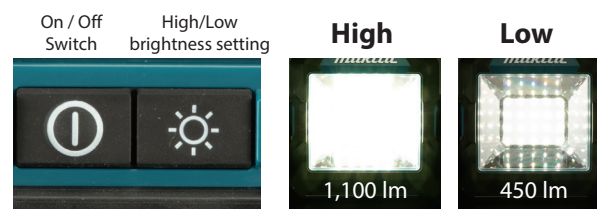

Dust and water resistance

IP65

*on a single full battery charge, Battery : BL4040

Compact design with a short height thanks to the retractable carrying handle

240°

Knob for free adjustment of light angle enables the light source to rotate from -30° to 210° to a desired angle.

Mode memory function for convenience in brightness setting

High/Low brightness setting is controlled by operation of a single purpose switch, which can memorize a previous brightness mode, enabling the worklight to resume illumination at the same mode as last time user turned off.

*1 at 1m from the light source
*2 on a single full battery charge, Battery : BL4040

Battery capacity warning function

automatically notifies about reduction in battery capacity with the decrease of Illuminance (Only one LED is on notification)