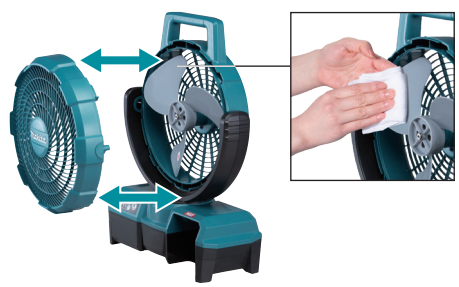

Cordless Fan  
CF001G 40Vmax / AC

**40V** Li-ion  
**max**

Noise level

**48** dB  
(A)

[in High speed]

Quiet running  
&  
Powerful wind

**190** Max air speed  
m/min

**ø235** Fan diameter  
mm

Automatic oscillation

ON / OFF switch

**3 Wind speed settings (High/Medium/Low)**

- Independent of ON / OFF button
- Resumes at the speed set in last operation.
- With LED indicator

**Off timer switch**

- 3 Off timer settings: 1 hour, 2 hours, 4 hours
- with LED display

**Automatic oscillation**

Left / Right 45°

**Adjustable fan head angle**

Up 90°, Down 45°,  
Left / Right 90°

**Quiet running**

Changed the shape of corner rear fan cover to take the air smoothly to reduce the noise.

CF001G

Predecessor Model

**Easy-to-clean-up fan blades**

Front cover is removable simply by removing a single screw, allowing for convenient clean up.

**Carrying handle**

**AC adapter jack**

Cordless Fan	
CF001G 40Vmax / AC	
Electronic 3-Speed	
<b>Continuous Use (min.) w/o oscillation</b>	w/ BL4040 Low / Mid / High: 1,160 / 880 / 660 w/ BL4025 Low / Mid / High: 730 / 550 / 410
<b>Continuous Use (min.) w/ oscillation</b>	w/ BL4040 Low / Mid / High: 1,055 / 800 / 600 w/ BL4025 Low / Mid / High: 665 / 500 / 370
<b>Max Air Velocity</b>	High / Mid / Low: 190 / 150 / 120 m/min
<b>Air Flow</b>	High / Mid / Low: 8.2 / 6.5 / 5.2 m <sup>3</sup> /min
<b>Fan Diameter</b>	235 mm (9-1/4")
<b>Dimensions (L x W x H)</b>	143x333x463 mm (5-5/8"x13"x18-1/4")
<b>Net weight</b>	2.0 - 3.0 kg (4.4 - 6.6 lbs.)
<i>Standard Equipment: AC Adaptor</i>	